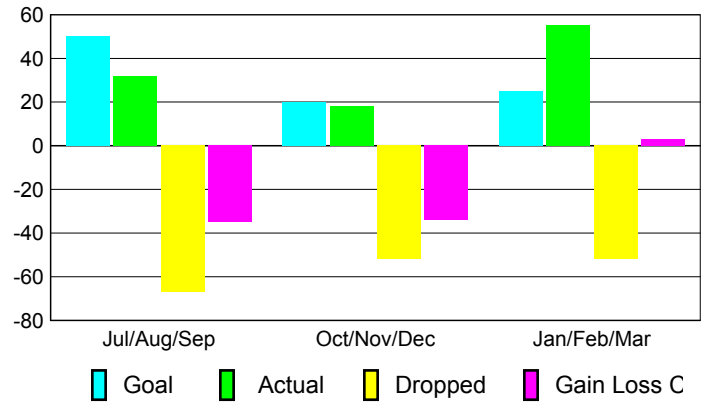

Club Results 2008-2009

Goal, New, Dropped, Gain/Loss

MEMBERSHIP

Membership Results 2008-2009

Membership 2007-2008

Month	Net Memb Goal	Actual New Memb	Actual Dropped Memb	Gain/Loss of Memb	Gain/Loss of Memb
Jul/Aug/Sep	50	32	-67	-35	-4
Oct/Nov/Dec	20	18	-52	-34	-9
Jan/Feb/Mar	25	55	-52	3	21
Totals	95	105	-171	-66	8

Membership Results 2008-2009

Goal, New, Dropped, Gain/Loss

Comparison of Club Gain/Loss

Current Year Compared to the Previous Year

Comparison of Membership Gain/Loss

Current Year Compared to the Previous Year