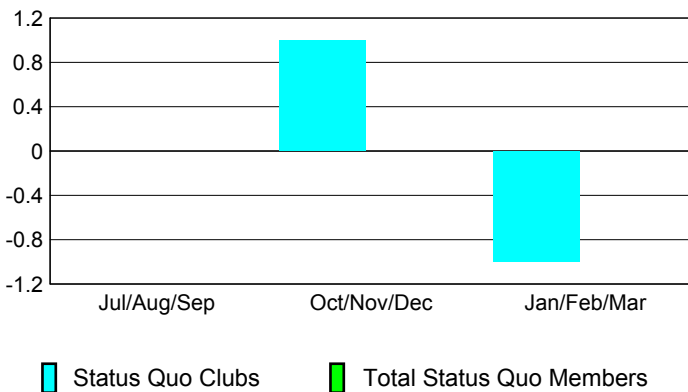

Club Results 2008-2009

Goal, New, Dropped, Gain/Loss

MEMBERSHIP

Membership Results 2008-2009

Membership 2007-2008

Month	Net Memb Goal	Actual New Memb	Actual Dropped Memb	Gain/Loss of Memb	Gain/Loss of Memb
Jul/Aug/Sep	50	32	-67	-35	-4
Oct/Nov/Dec	20	18	-52	-34	-9
Jan/Feb/Mar	25	55	-52	3	21
Totals	95	105	-171	-66	8

Membership Results 2008-2009

Goal, New, Dropped, Gain/Loss

Comparison of Club Gain/Loss

Current Year Compared to the Previous Year

Comparison of Membership Gain/Loss

Current Year Compared to the Previous Year

YTD Status Quo Clubs 2008-2009

Status Quo Clubs Compared to Status Quo Members

Gender Comparison 2008-2009