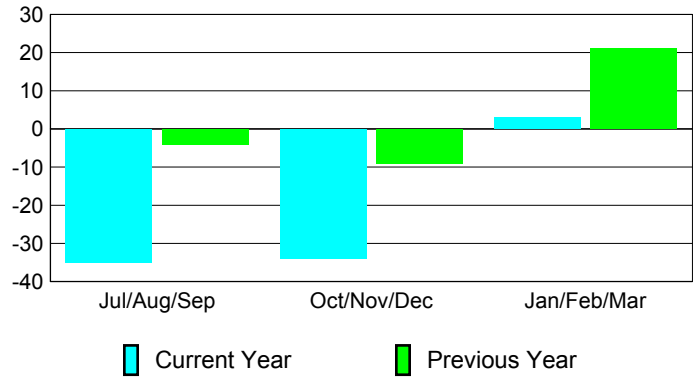

Club Results 2008-2009

Goal, New, Dropped, Gain/Loss

MEMBERSHIP

Membership Results 2008-2009

Membership 2007-2008

Month	Net Memb Goal	Actual New Memb	Actual Dropped Memb	Gain/Loss of Memb	Gain/Loss of Memb
Jul/Aug/Sep	50	32	-67	-35	-4
Oct/Nov/Dec	20	18	-52	-34	-9
Jan/Feb/Mar	25	55	-52	3	21
Totals	95	105	-171	-66	8

Membership Results 2008-2009

Goal, New, Dropped, Gain/Loss

Comparison of Club Gain/Loss

Current Year Compared to the Previous Year

Comparison of Membership Gain/Loss

Current Year Compared to the Previous Year

YTD Status Quo Clubs 2008-2009

Status Quo Clubs Compared to Status Quo Members

Gender Comparison 2008-2009