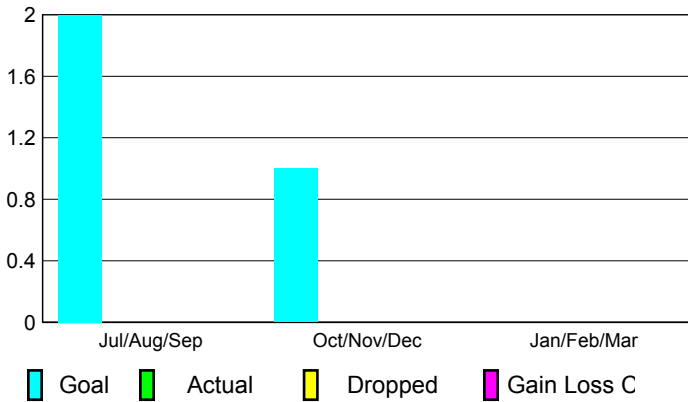

2008-2009 GMT Quarterly Report for District (or Undistricted) **District 35 I**

GMT: **ROY H BARNETTE**

Location: **FLORIDA**

GMT CA: **1 & 2**

CLUBS

Club Results 2008-2009

Clubs 2007-2008

Month	New Club Goal	Actual New Clubs	Actual Dropped Clubs	Gain/Loss of Clubs	Gain/Loss of Clubs
Jul/Aug/Sep	2	0	0	0	0
Oct/Nov/Dec	1	0	0	0	0
Jan/Feb/Mar	0	0	0	0	0
Totals	3	0	0	0	0

Club Results 2008-2009

Goal, New, Dropped, Gain/Loss

MEMBERSHIP

Membership Results 2008-2009

Membership 2007-2008

Month	Net Memb Goal	Actual New Memb	Actual Dropped Memb	Gain/Loss of Memb	Gain/Loss of Memb
Jul/Aug/Sep	50	32	-67	-35	-4
Oct/Nov/Dec	20	18	-52	-34	-9
Jan/Feb/Mar	25	55	-52	3	21
Totals	95	105	-171	-66	8